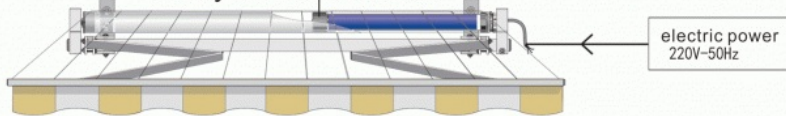

Dooya built-in motor