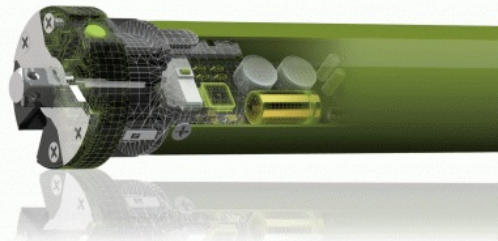

Optional Size of Retractable Awning

The size can also be customized according to your requirement. If you have special need, please tell us in advance. Thank you!

Width x Extension	2.5M	3.0M	3.5M	4.0M	4.5M	5.0M	5.5M	6.0M
2.0M	√	√	√	√	√	√	√	√
2.5M	√	√	√	√	√	√	√	√
3.0M	√	√	√	√	√	√	√	√
3.5M	√	√	√	√	√	√	√	√
4.0M	√	√	√	√	√	√	√	√
4.5M	√	√	√	√	√	√	√	√
5.0M	√	√	√	√	√	√	√	√
5.5M	√	√	√	√	√	√	√	
6.0M	√	√	√	√	√	√		
7.0M	√	√	√	√				
7.5M	√	√	√	√				
8.0M	√	√	√	√				

Dooya Tubular Motor

Dooya built-in motor

wind & lightsensor

one channel
remote control

mult channel
remote control

wall mounted
button

button wll signa

Europe brand acrylic fabric