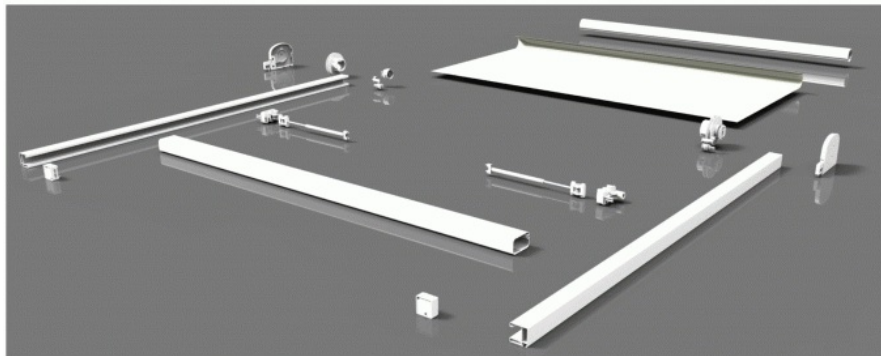

Let your indoor party expand to the outdoors,
rain or shine, day and night.
Encourage the kids to play outside in the shade.
Enjoy coffee and reading time on your deck,
all are possible when you have a retractable
pergola with LED light