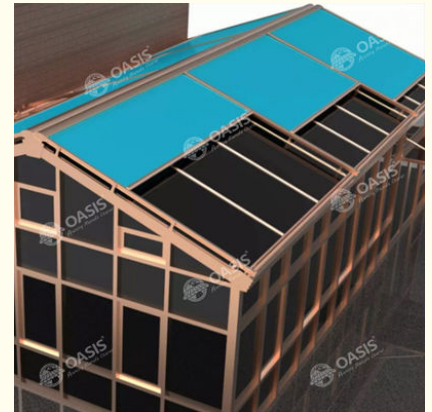

Product Specification

- Materials: Aluminium /Acrylic Fabric
- Model Number: L800
- Finishing: Powder Coating
- Operation Method: Remote Control
- Feature: Anti-UV
- Usage: Sunshading
- Fabric: Acrylic Materials For The Roof Fabric
- UV Blockage: 95%
- Application: Hotels ,Houses ,Restaurants ,Supermarkets ,Shopping Mall And So On
- Highlight: **2x2.5m motorized sun shade awning, acrylic fabric electric sun shade awning, 95% uv block electric awning for patio**

for more products please visit us on awning-pergola.com

Product Description

Best Prices Spanish Fabric Electric Sunshade Awning For Hotels And Mansions

Product Parameters

Name	Customized Aluminum Roof Cover Electric Awning
Size	Min.: 2.0*2.5m
	Max.: 6.0*5.0m
	Size can be customized
Frame	Aluminium alloy frame
Frame color	White.bright grey powder coated, special color can customized
Fabric choice	Dickson France solar fabric(10 years non-fading) Sauleda,S.A. Spanish Import Acrylic optional(5-7years non-fading) Chinese Acrylic fabric optional fabric(3-5 years non-fading)
Operate	Motorized by remote control with motor Sensor control(Wind sensor, Rain sensor. Solar sensor) with motor
Accessories	80mm roller tube, front bar, guide rail, upper box, lower box, cassette support, side box, traction belt, 80mm round cover, frame supporter, railing cap, decorative cap, belt wheel.guide rope.Rope reel.Guide track Back cover.Rolling tube.Air presure rod tension sensor.
Warranty	10 Years for Frame.
	7 Years for Fabric. 2 Years for Motor.