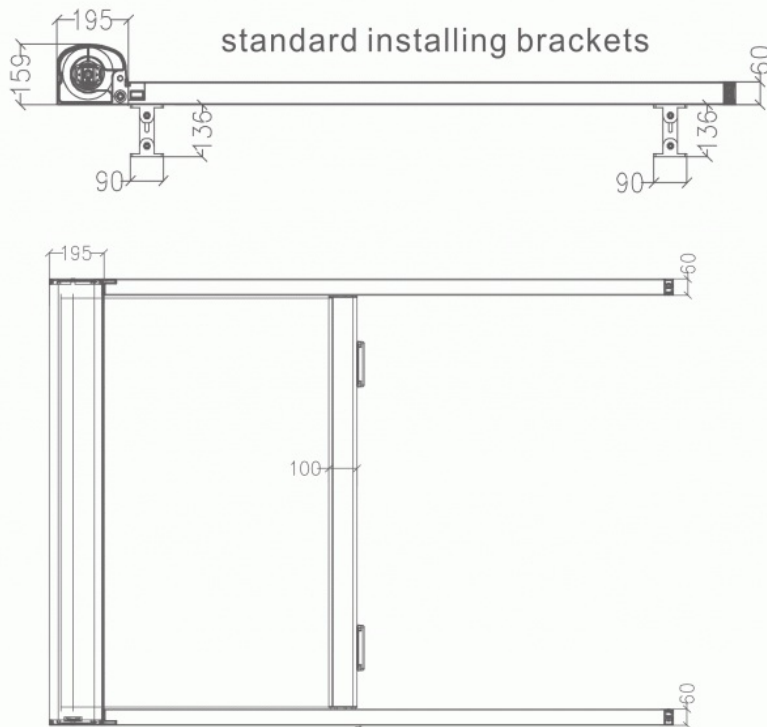

Europe brand acrylic fabric

1. 1, Surface treatment: Teflon
2. 2, Raw materials: 100% solution dyed acrylic fiber;
3. 3, Color fastness: 7-8 level;
4. 4, Life time: 10 years;
5. 5, UV-resistant: 90%