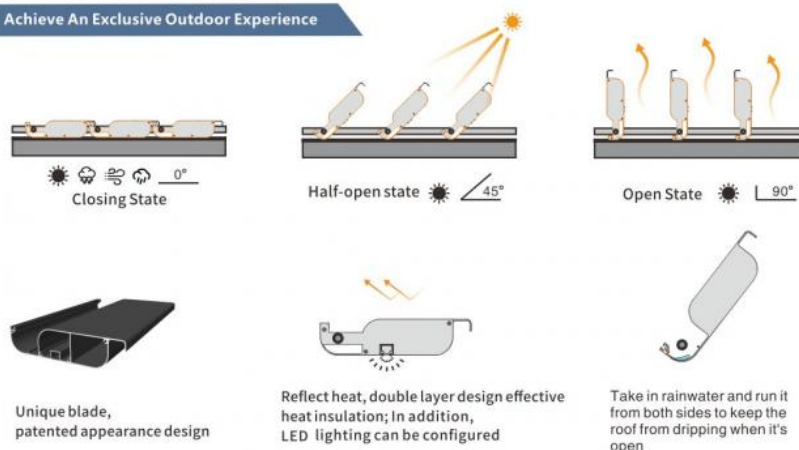

2.Fully Sealed Rubber with the best protection function : The Louver blade Fully Sealed,this technology is all patented ,we can make a difference to bring you the best result for the waterproof ,best protection against the rain.Furthermore, we use 150x150mm big post 2.5mm and