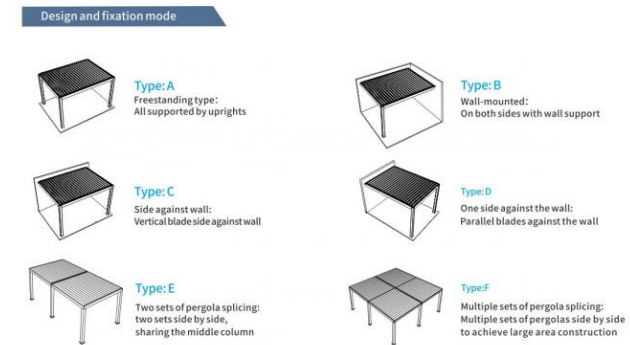

3.Installation Methods

4.Technical Parameters